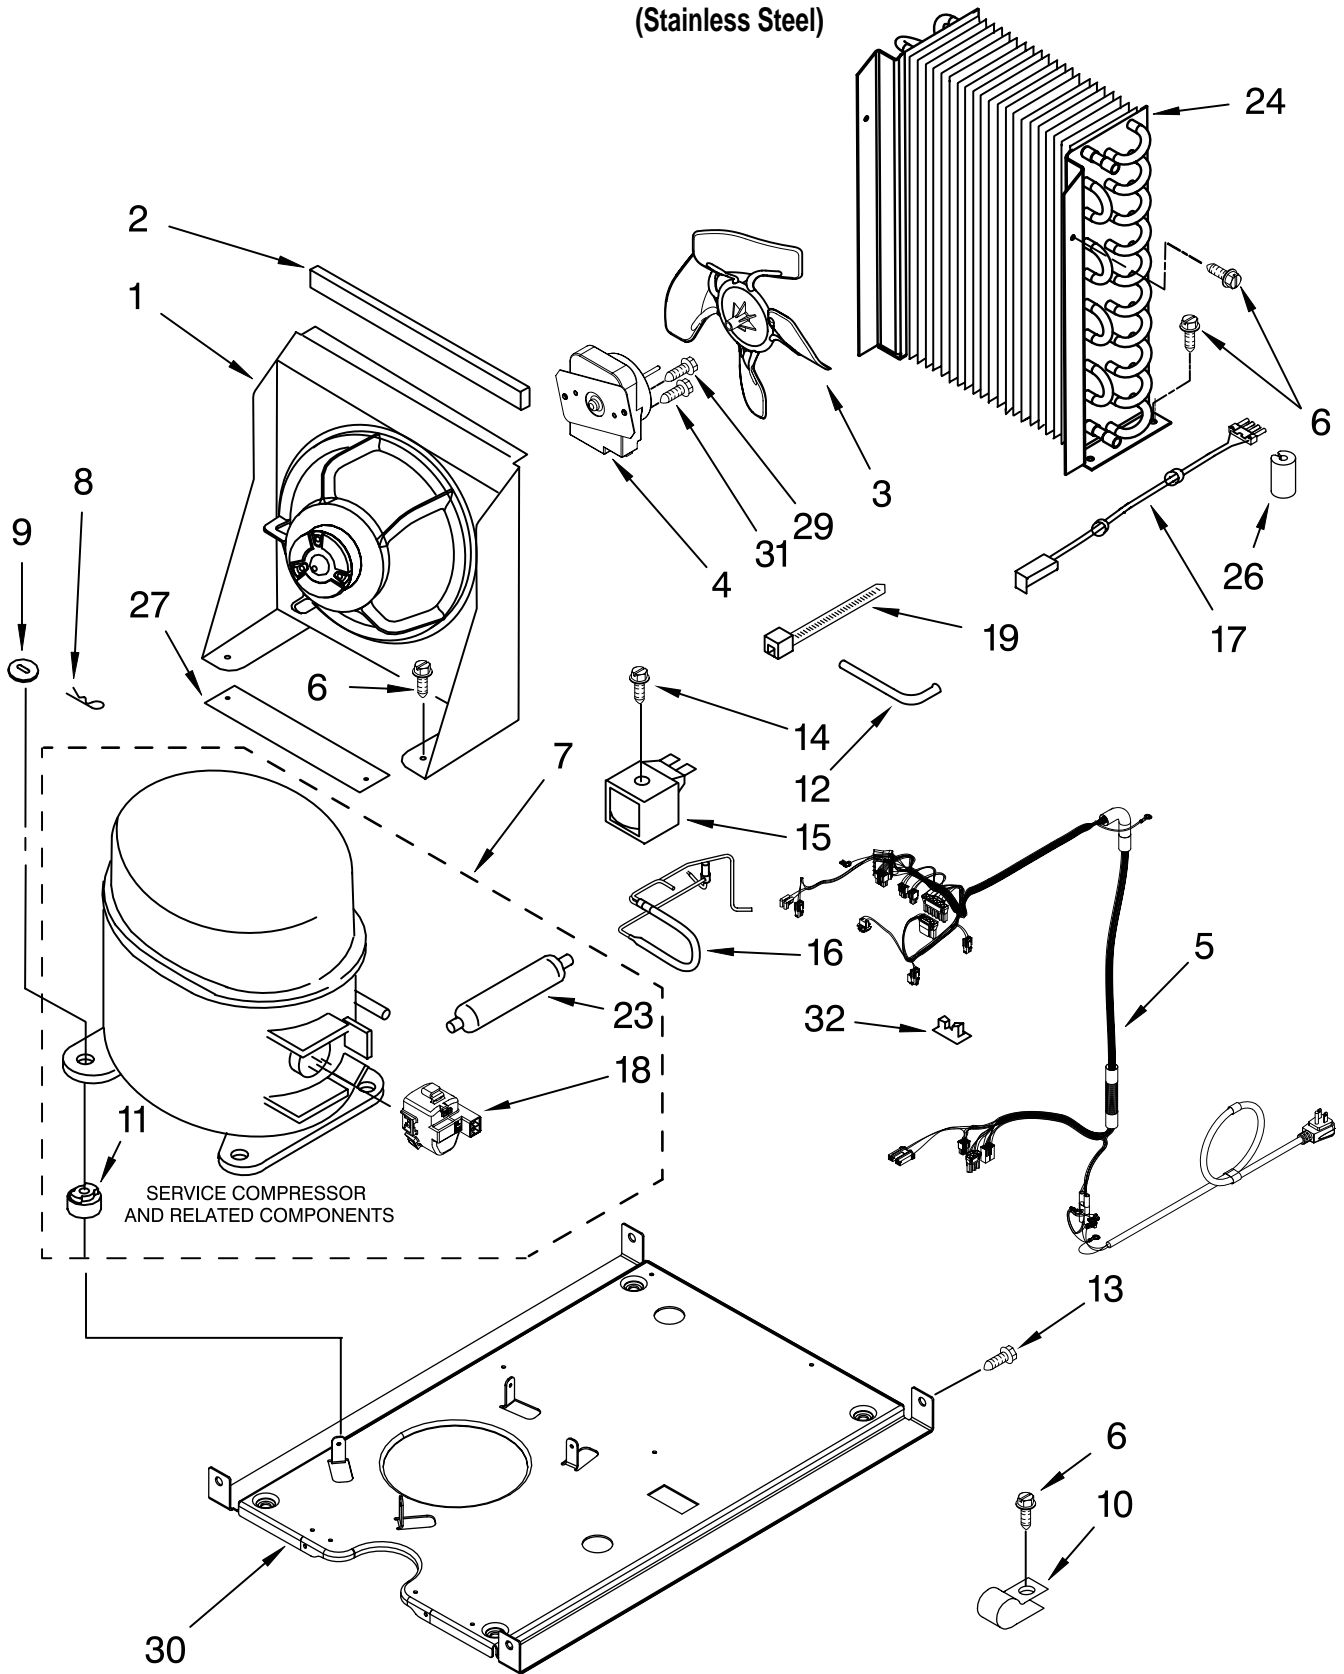

FOR ORDERING INFORMATION REFER TO PARTS PRICE LIST

PUMP PARTS

For Model: KUIC15NLTS1

(Stainless Steel)

Illus. No.	Part No.	DESCRIPTION
1	2313628	Pump-Recirculating
2	3400884	Screw 8-18 X 5/8
3	2185677	Cover, Pump
4	2313844	Bracket, Connector Assembly
5	2313627	Bracket-Pump
6	2313643	Sensor-Water Level
8	2310092	Wiring Harness Main To Pump
9	2313702	Pump Assembly

FOR ORDERING INFORMATION REFER TO PARTS PRICE LIST

CONTROL PANEL PARTS

For Model: KUIC15NLTS1

(Stainless Steel)

Illus. No.	Part No.	DESCRIPTION
1	W10139127	Box, Control
2	2310139	Transformer
3	2304122	Assembly, Switch (ALSO ORDER #4)
4	2313693	Overlay
5	W10122069	Control Board
6	2149705	Switch, Plunger Grid/Light
7	2187585	Wire Assy-Active Overlay Jumper
8	745362	Bulb
9	2313633	Thermostat, Bin
10	2185825	Clamp
11	3400884	Screw
12	3400850	Screw
13	2313635	Thermister, Ice Control

FOR ORDERING INFORMATION REFER TO PARTS PRICE LIST

UNIT PARTS

For Model: KUIC15NLTS1
(Stainless Steel)

FOR ORDERING INFORMATION REFER TO PARTS PRICE LIST

UNIT PARTS

For Model: KUIC15NLTS1

(Stainless Steel)

Illus. No.	Part No.	DESCRIPTION
1	2185532	Bracket, Fan Mtg.
2	2185675	Pad, Foam
3	2188935	Blade, Fan
4	2315558	Motor & Mounting Plate Assembly
5	W10139121	Wiring Harness, Complete Unit (Includes Power Cord)
6	304392	Screw
7	W10136195	Compressor (Includes Illus. 11 & 23)
8	A201435	Clip, Mounting
9	A201441	Shim (4)
10	2185960	Clamp-Service Cord
11		Grommet (4)
	2217318	Production
	4387558	Service
12	2208415	Tube, Process
13	489423	Screw
14	489472	Screw
15	759112	Coil, Solenoid
16	2313806	Hot Gas Valve
17	2187629	Wiring Harness,
18	W10136197	Start Relay & Overload Combo Device Condenser Fan
19	2155774	Strap
23		Drier
	2319826	Production
	4387019	Service
24	2313624	Condenser
26	2319835	Grommet-Cond.(1)
27	2217397	Pad, Foam (2)
29	8281197	Screw
30	2217388	Base, Unit
31	8281196	Screw
32	1115375	Clip-Wiring